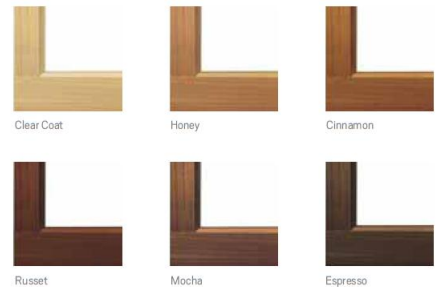

EXTERIOR COLORS

Select any combination of colors shown here for your exterior frame, sash and trim.

You Shouldn't Need a Mirror to See Yourself in Your Home.

A-Series windows and doors provide you with a wide palette of wood species and finishes to help you bring your personality and taste to every room throughout your house.

INTERIOR WOOD SPECIES OPTIONS

STAINED INTERIOR OPTIONS

Shown in Maple

PAINTED INTERIOR OPTIONS